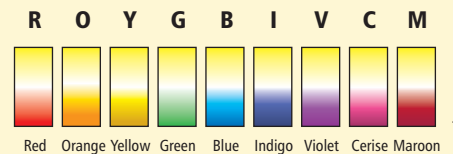

WALL HANGING BANNERS

Order code prefix: **BAN**

- 100% 'natural-feel' polyester fabric.
- High quality, colour-fast, fade-resistant, dye-sublimation printing.
- Wood rods and end caps top & bottom.
- Gold effect hanging cord

Design 1783

Design 1821

Design 1822

LECTERN FRONTALS

Order code prefix: **LF**

- 100% 'natural-feel' polyester fabric.
- High quality, colour-fast, fade-resistant, dye-sublimation printing.
- Wood rods and end caps top & bottom.
- Adjustable gold effect hanging cord

Design 1745

Design 1825

POSTERS

Order code prefix: **CPV**

- Size: A3 (29.7 x 42cm)
- Sturdy laminated (encapsulated)

Design 1822X

Design 1826

Design 1831

CHANGE THE 2nd COLOUR to one of your choice

(see page 4)

A NOTE ABOUT COLOUR REPRODUCTION
An exact colour match to the designs shown cannot always be achieved due to a variation in materials and printing techniques used in production.