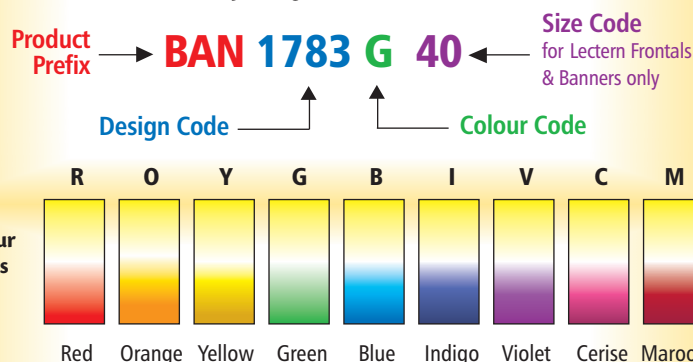

Proof by email for your approval.

Add your school name at the bottom

Change the Second Colour

See 8 colours shown below. First colour at the top (Yellow) cannot be changed.

PERSONALISED DESIGNS

OPTION 2

- Yes
- Yes
- Yes
- Yes
- Yes
- Yes
- Yes
- Yes

- First colour (Yellow) cannot be changed
- Second colour (can be changed)

PRICE Standard Designs

Product Type	Size inches	Size cm	Price (each) £	Product Prefix
Posters / Size: A3	11.7" x 16.54"	(29.7 x 42)	3.75 + VAT	CVP
Wall Hanging Banner*	52" x 24"	(132 x 61)	99.00 + VAT	BAN
Roller Banner	79" x 31.5"	(200 x 80)	99.00 + VAT	RB
Display Board (Indoor – Rigid PVC)	39" x 18"	(99 x 46)	99.00 + VAT	FM
Display Board (Outside – Aluminium)	39" x 18"	(99 x 46)	149.00 + VAT	DB
Size Code ▼				
Lectern Frontals	30" x 14"	(76.2 x 35.5)	59.00 + VAT	LF
	36" x 16.5"	(91.5 x 42)	79.00 + VAT	LF
	40" x 18.5"	(101.6 x 47)	89.00 + VAT	LF
	52" x 24"	(132 x 61)	99.00 + VAT	LF

- Product Prefix
-
- BANP**
- RBP**
- FMP**
- DBP**
- LFP**
- LFP**
- LFP**
- LFP**

HOW TO ORDER

- Choose a design and note down the **Design Code**.
- Choose the **product type** you want and add the **Product Prefix** (as shown above) to the Design Code.
- Select the colour you want and add the **Colour Code** at the end.
- If ordering Lectern Frontals or Wall Hanging Banners, add the **Size Code**.

*Larger Wall Hanging Banner sizes available:

78" x 35" / 90" x 41" / 102" x 47" / 113" x 52"

Example of how to order

A NOTE ABOUT COLOUR REPRODUCTION An exact colour match to the design shown cannot always be achieved due to a variation in materials and printing techniques used in production.