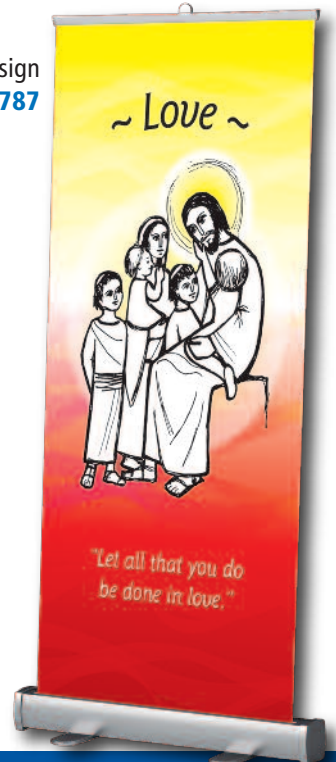

Design 1751X

Design 1753

Design 1753X

ROLLER BANNERS

Order code prefix: **RB**

- 800 x 200cm ● High definition fade-resistant printing.
- 180 micron PVC
- Inc. carry bag

Design 1787

Design 1755X